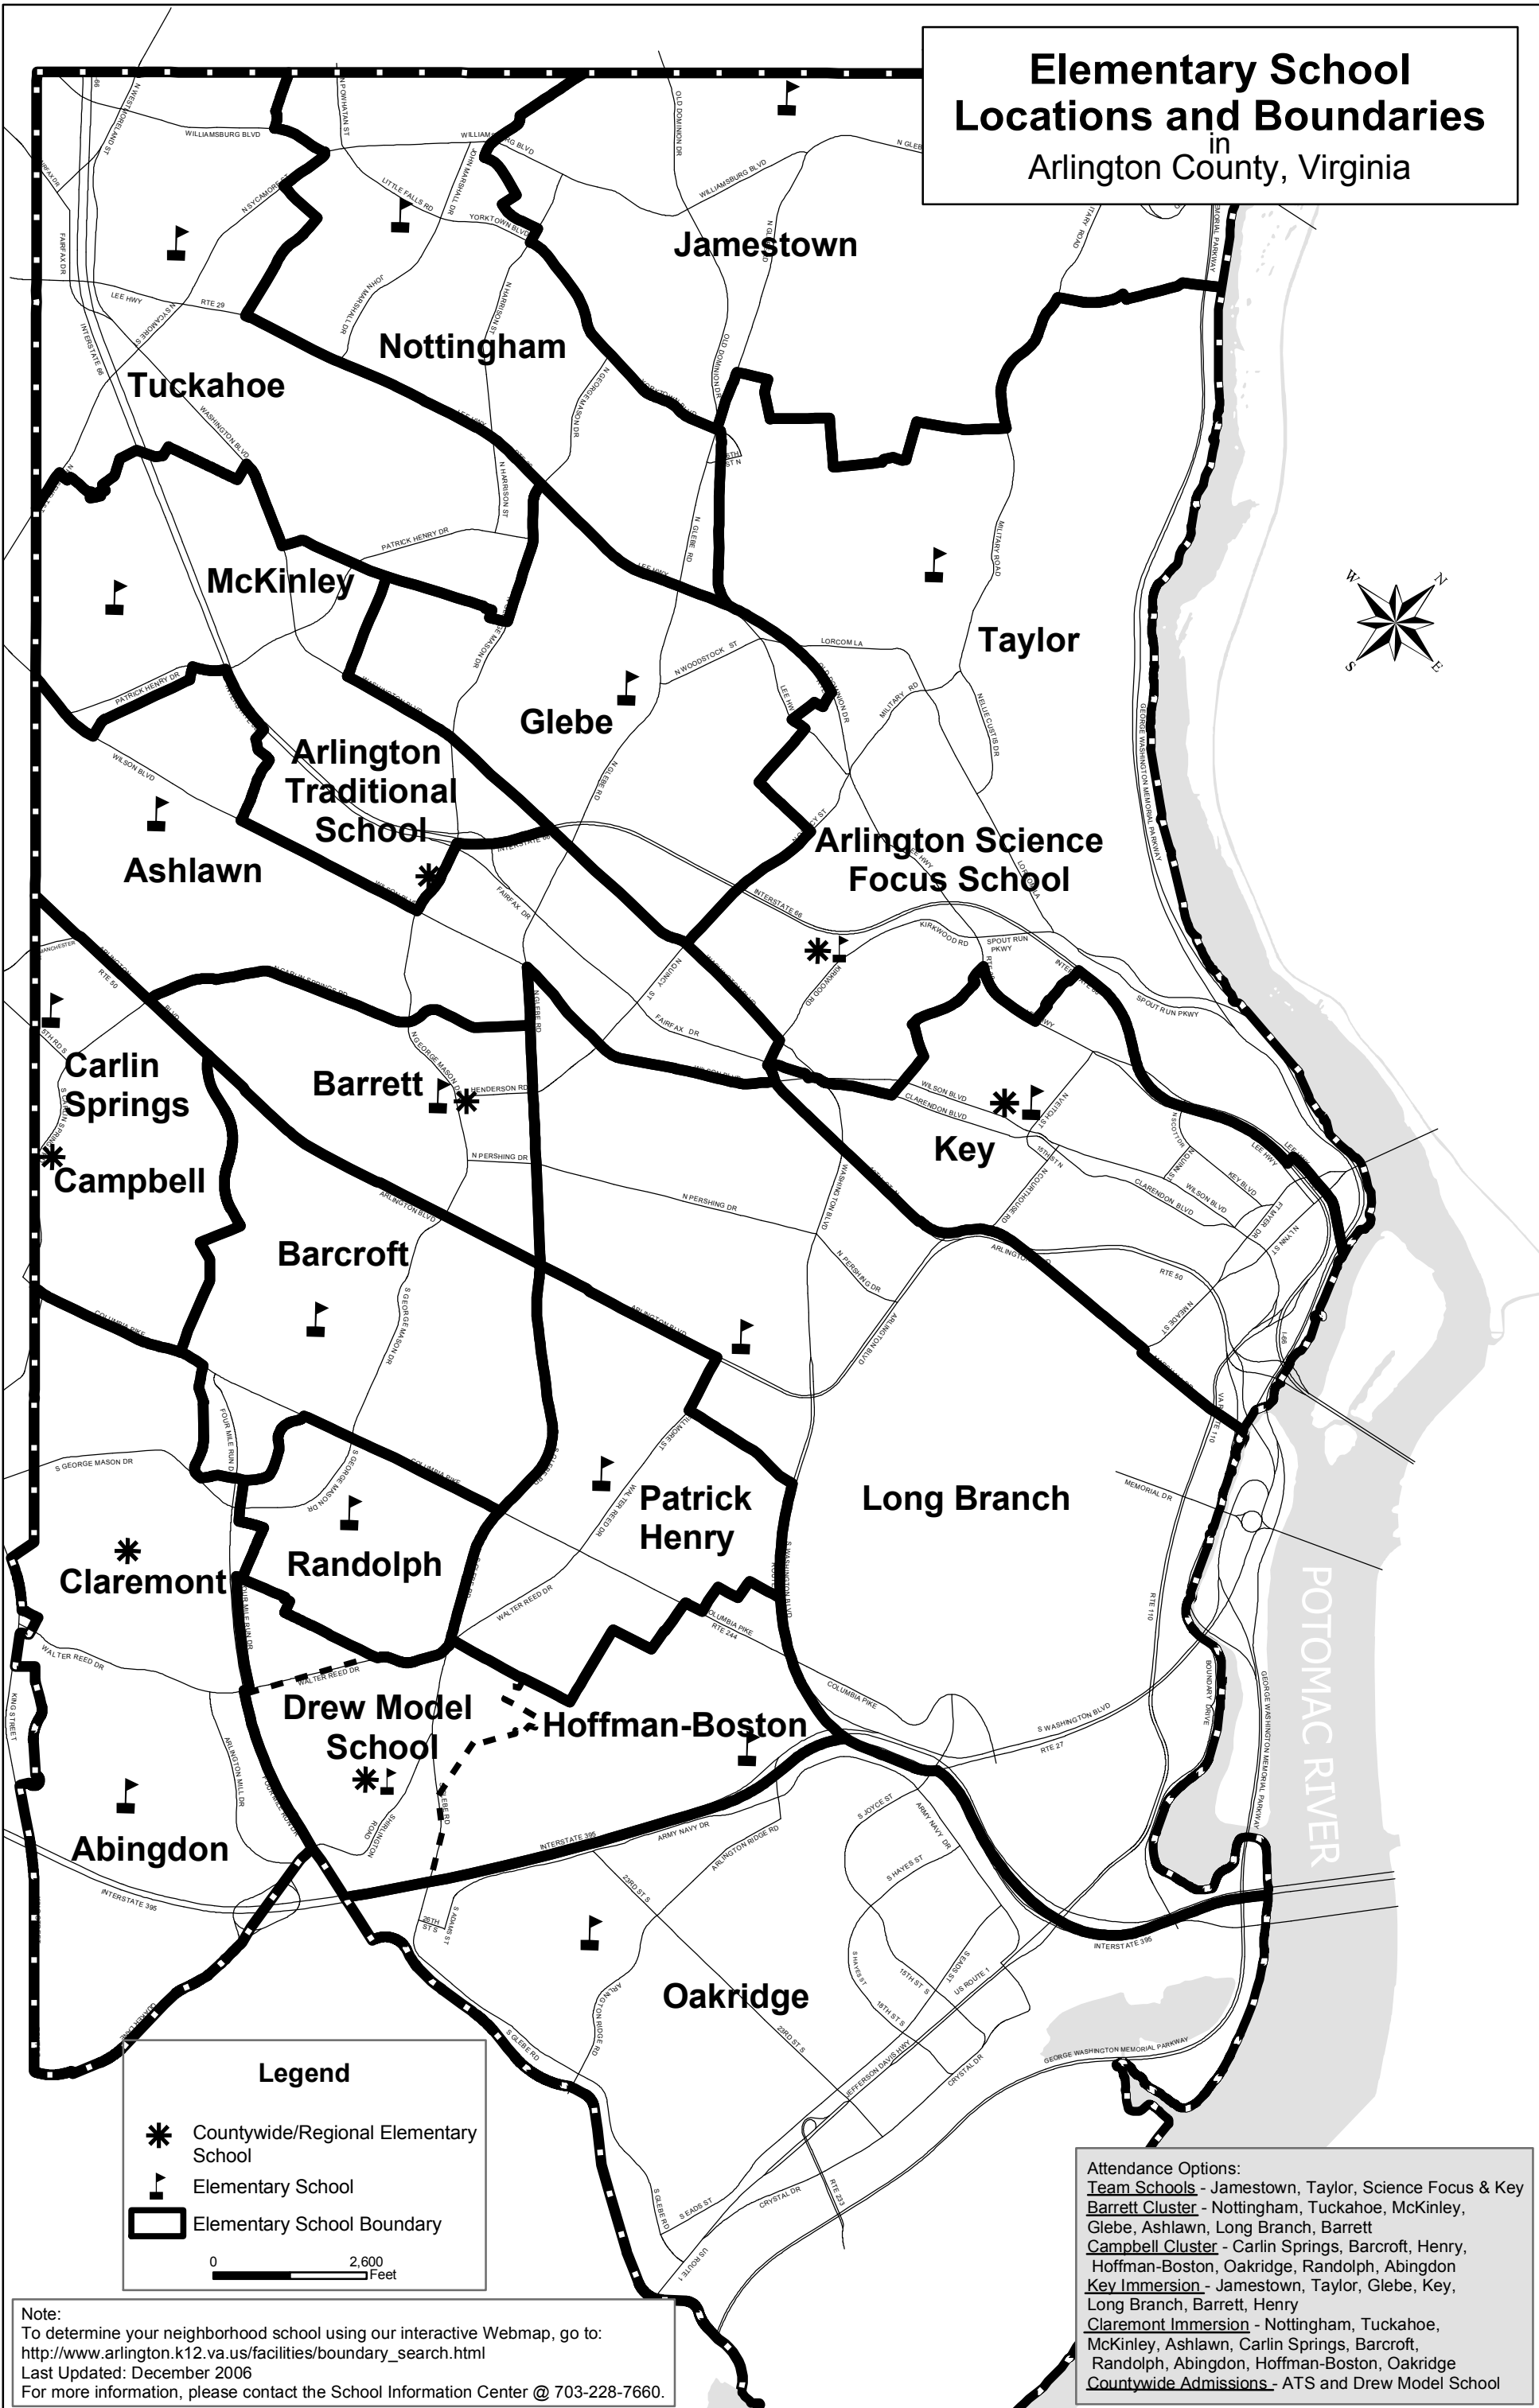

Elementary School Locations and Boundaries in Arlington County, Virginia

Legend

- Countywide/Regional Elementary School
- Elementary School
- Elementary School Boundary

0 2,600 Feet

Attendance Options:

Team Schools - Jamestown, Taylor, Science Focus & Key

Barrett Cluster - Nottingham, Tuckahoe, McKinley, Glebe, Ashlawn, Long Branch, Barrett

Campbell Cluster - Carlin Springs, Barcroft, Henry, Hoffman-Boston, Oakridge, Randolph, Abingdon

Key Immersion - Jamestown, Taylor, Glebe, Key, Long Branch, Barrett, Henry

Claremont Immersion - Nottingham, Tuckahoe, McKinley, Ashlawn, Carlin Springs, Barcroft, Randolph, Abingdon, Hoffman-Boston, Oakridge

Countywide Admissions - ATS and Drew Model School

Note:
 To determine your neighborhood school using our interactive Webmap, go to:
http://www.arlington.k12.va.us/facilities/boundary_search.html
 Last Updated: December 2006
 For more information, please contact the School Information Center @ 703-228-7660.